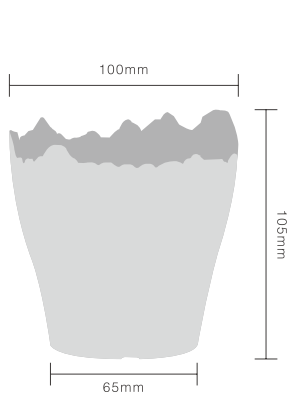

“DOUBLE-SIDED PLATE for CLIFF”

eco-friendly plantpot finished by
mixing 70% recycled plastic,
15% wood powder and 15% stone powder

PLASTIC POT CLIFF No.3
プラスチックポット クリフ No.3
Price: ¥748(本体価格 ¥680)
Lot:1 Weight:160g